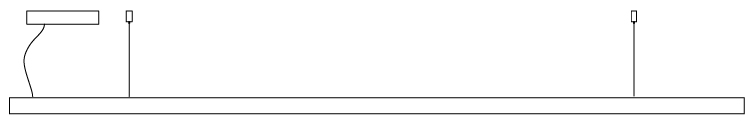

LED28 SUSPENSION

D71009-

base number
Color   Finish
Temperature   Options

1. To build a product code in our configurator select the specify button on the base model # product page
2. To build a manual product code on this datasheet choose from the options listed below in blue font and add the suffix to the base model #

GENERAL

Series: Woodlin
Subseries: LED28
Brand: Tunto
Division: Design
Mounting Type: Suspension
Mounting Location: Ceiling
Subcategory: Profile

PHYSICAL

Shape: Rectangle
Length (mm): 1200
Length (in): 47 1/4
Width (mm): 28
Width (in): 1 1/8
Height (mm): 28
Height (in): 1 1/8
Max. Overall Height (mm): 2028
Max. Overall Height (in): 79 13/16
Light Distribution: Direct
Diffuser: Opal
Fixture Finish: [WAL](#) / [ASH](#) / [OAK](#) / [BLK](#) / [WHI](#)
Fixture Material: Wood
Cable Details: 2000mm / 78 3/4"

ELECTRICAL

Lamp Type: LED
Input Wattage (W): 25
Total Output Wattage (W): 20.9
Dimming: Tri-Mode (Non-Dimming and Phase Dimming (120Vac only) and 0-10V Dimming)
Driver Included: Yes
Driver Location: Integrated
Driver Type: Constant Current - Universal
Driver Class: Class 2
Input Voltage (V): 120 - 277
Constant Current (MA): 700

LED

Color Temperature (°K): [2700](#) / [3000](#) / [4000](#)
Max. Delivered Lumen (lm): 1300 Standard 3000K
CRI: >93 CRI
Lamp Life (hrs): 50000

OPTICAL

RATINGS AND CERTIFICATIONS

Certified By: Certified for North American Standards
IP rating: IP20

PROJECT
TYPE
SPECIFIER
QUANTITY
DATE

1200mm 47 1/4"

28mm 1 1/8"

Direct