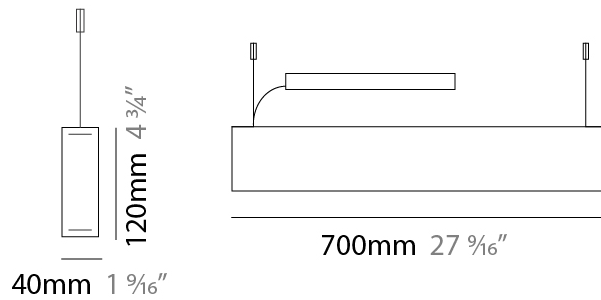

PROJECT
TYPE
SPECIFIER
QUANTITY
DATE

LED120 SUSPENSION

D71023-

base number
Color   Finish
Temperature   Options

1. To build a product code in our configurator select the specify button on the base model # product page
2. To build a manual product code on this datasheet choose from the options listed below in blue font and add the suffix to the base model #

GENERAL

Series: Woodlin
Subseries: LED120
Brand: Tunto
Division: Design
Mounting Type: Suspension
Mounting Location: Ceiling
Subcategory: Profile

PHYSICAL

Shape: Rectangle
Length (mm): 700
Length (in): 27 ⁹/₁₆
Width (mm): 40
Width (in): 1 ⁵/₁₆
Height (mm): 120
Height (in): 4 ³/₄
Max. Overall Height (mm): 2120
Max. Overall Height (in): 83 ⁷/₁₆
Light Distribution: Direct / Indirect
Diffuser: Opal
Fixture Finish: [WAL / ASH / OAK / BLK / WHI](#)
Fixture Material: Wood
Cable Details: 2000mm / 78 3/4"

ELECTRICAL

Lamp Type: LED
Input Wattage (W): 32
Total Output Wattage (W): 25.3
Dimming: Tri-Mode (Non-Dimming and Phase Dimming (120Vac only) and 0-10V Dimming)
Driver Included: Yes
Driver Location: Integrated
Driver Type: Constant Current - Universal
Driver Class: Class 2
Input Voltage (V): 120 - 277
Constant Current (MA): 700

LED

Color Temperature (°K): [2700 / 3000 / 4000](#)
Max. Delivered Lumen (lm): 1500
CRI: >93 CRI
Lamp Life (hrs): 50000

OPTICAL

RATINGS AND CERTIFICATIONS

Certified By: Certified for North American Standards
IP rating: IP20