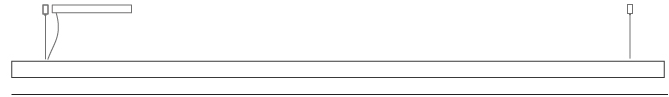

PROJECT
TYPE
SPECIFIER
QUANTITY
DATE

LED60 SUSPENSION

D71017- -

base number   Color   Finish
Temperature   Options

1. To build a product code in our configurator select the specify button on the base model # product page
2. To build a manual product code on this datasheet choose from the options listed below in blue font and add the suffix to the base model #

GENERAL

Series: Woodlin
Subseries: LED60
Brand: Tunto
Division: Design
Mounting Type: Suspension
Mounting Location: Ceiling
Subcategory: Profile

PHYSICAL

Shape: Rectangle
Length (mm): 1300
Length (in): 51 ³/₁₆
Width (mm): 60
Width (in): 2 ³/₈
Height (mm): 60
Height (in): 2 ³/₈
Max. Overall Height (mm): 2060
Max. Overall Height (in): 81 ¹/₈
Light Distribution: Direct
Diffuser: Opal
Fixture Finish: [WAL / ASH / OAK / BLK / WHI](#)
Fixture Material: Wood
Cable Details: 2000mm / 78 3/4"

ELECTRICAL

Lamp Type: LED
Input Wattage (W): 55
Total Output Wattage (W): 50.8
Dimming: Tri-Mode (Non-Dimming and Phase Dimming (120Vac only) and 0-10V Dimming)
Driver Included: Yes
Driver Location: Integrated
Driver Type: Constant Current - Universal
Driver Class: Class 2
Input Voltage (V): 120 - 277
Constant Current (MA): 700

LED

Color Temperature (°K): [2700 / 3000 / 4000](#)
Max. Delivered Lumen (lm): 4380
CRI: >93 CRI
Lamp Life (hrs): 50000

OPTICAL

RATINGS AND CERTIFICATIONS

Certified By: Certified for North American Standards
IP rating: IP20

1300mm 51 ³/₁₆"

60mm 2 ³/₈"

Direct