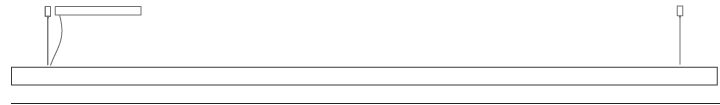

PROJECT
TYPE
SPECIFIER
QUANTITY
DATE

LED60 SUSPENSION

D71019- -

base number
Color   Finish
Temperature   Options

1. To build a product code in our configurator select the specify button on the base model # product page
2. To build a manual product code on this datasheet choose from the options listed below in blue font and add the suffix to the base model #

GENERAL

Series: Woodlin
Subseries: LED60
Brand: Tunto
Division: Design
Mounting Type: Suspension
Mounting Location: Ceiling
Subcategory: Profile

PHYSICAL

Shape: Rectangle
Length (mm): 2000
Length (in): 78 ¾
Width (mm): 60
Width (in): 2 ⅜
Height (mm): 60
Height (in): 2 ⅜
Max. Overall Height (mm): 2060
Max. Overall Height (in): 81 ⅞
Light Distribution: Direct
Diffuser: Opal
Fixture Finish: [WAL / ASH / OAK / BLK / WHI](#)
Fixture Material: Wood
Cable Details: 2000mm / 78 ¾"

ELECTRICAL

Lamp Type: LED
Input Wattage (W): 90
Total Output Wattage (W): 75.9
Dimming: Tri-Mode (Non-Dimming and Phase Dimming (120Vac only) and 0-10V Dimming)
Driver Included: Yes
Driver Location: Integrated
Driver Type: Constant Current - Universal
Driver Class: Class 2
Input Voltage (V): 120 - 277
Constant Current (MA): 700

LED

Color Temperature (°K): [2700 / 3000 / 4000](#)
Max. Delivered Lumen (lm): 6550
CRI: >93 CRI
Lamp Life (hrs): 50000

OPTICAL

RATINGS AND CERTIFICATIONS

Certified By: Certified for North American Standards
IP rating: IP20

2000mm 78 ¾"

60mm 2 ⅜"

Direct