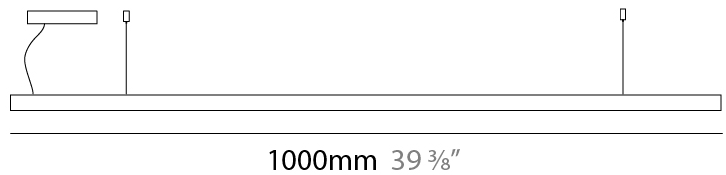

PROJECT
TYPE
SPECIFIER
QUANTITY
DATE

LED28 SUSPENSION

D71008-

base number
Color   Finish
Temperature   Options

1. To build a product code in our configurator select the specify button on the base model # product page
2. To build a manual product code on this datasheet choose from the options listed below in blue font and add the suffix to the base model #

GENERAL

Series: Woodlin
Subseries: LED28
Brand: Tunto
Division: Design
Mounting Type: Suspension
Mounting Location: Ceiling
Subcategory: Profile

PHYSICAL

Shape: Rectangle
Length (mm): 1000
Length (in): 39 3/8
Width (mm): 28
Width (in): 1 1/8
Height (mm): 28
Height (in): 1 1/8
Max. Overall Height (mm): 2028
Max. Overall Height (in): 79 13/16
Light Distribution: Direct
Diffuser: Opal
Fixture Finish: [WAL / ASH / OAK / BLK / WHI](#)
Fixture Material: Wood
Cable Details: 2000mm / 78 3/4"

ELECTRICAL

Lamp Type: LED
Input Wattage (W): 21
Total Output Wattage (W): 19
Dimming: Tri-Mode (Non-Dimming and Phase Dimming (120Vac only) and 0-10V Dimming)
Driver Included: Yes
Driver Location: Integrated
Driver Type: Constant Current - Universal
Driver Class: Class 2
Input Voltage (V): 120 - 277
Constant Current (MA): 700

LED

Color Temperature (°K): [2700 / 3000 / 4000](#)
Max. Delivered Lumen (lm): 1200
CRI: >93 CRI
Lamp Life (hrs): 50000

OPTICAL

RATINGS AND CERTIFICATIONS

Certified By: Certified for North American Standards
IP rating: IP20

28mm 1 1/8"

Direct